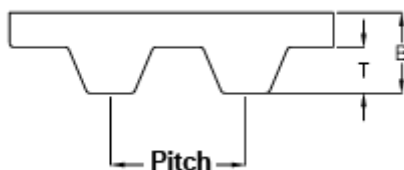

Data Sheet

Article number: 602931410089

Description: Gates Open timing belt rubber
H-150-steel cord

Measures

B = 4.3
Pitch = 1/2"
T = 2.29
Width = 150